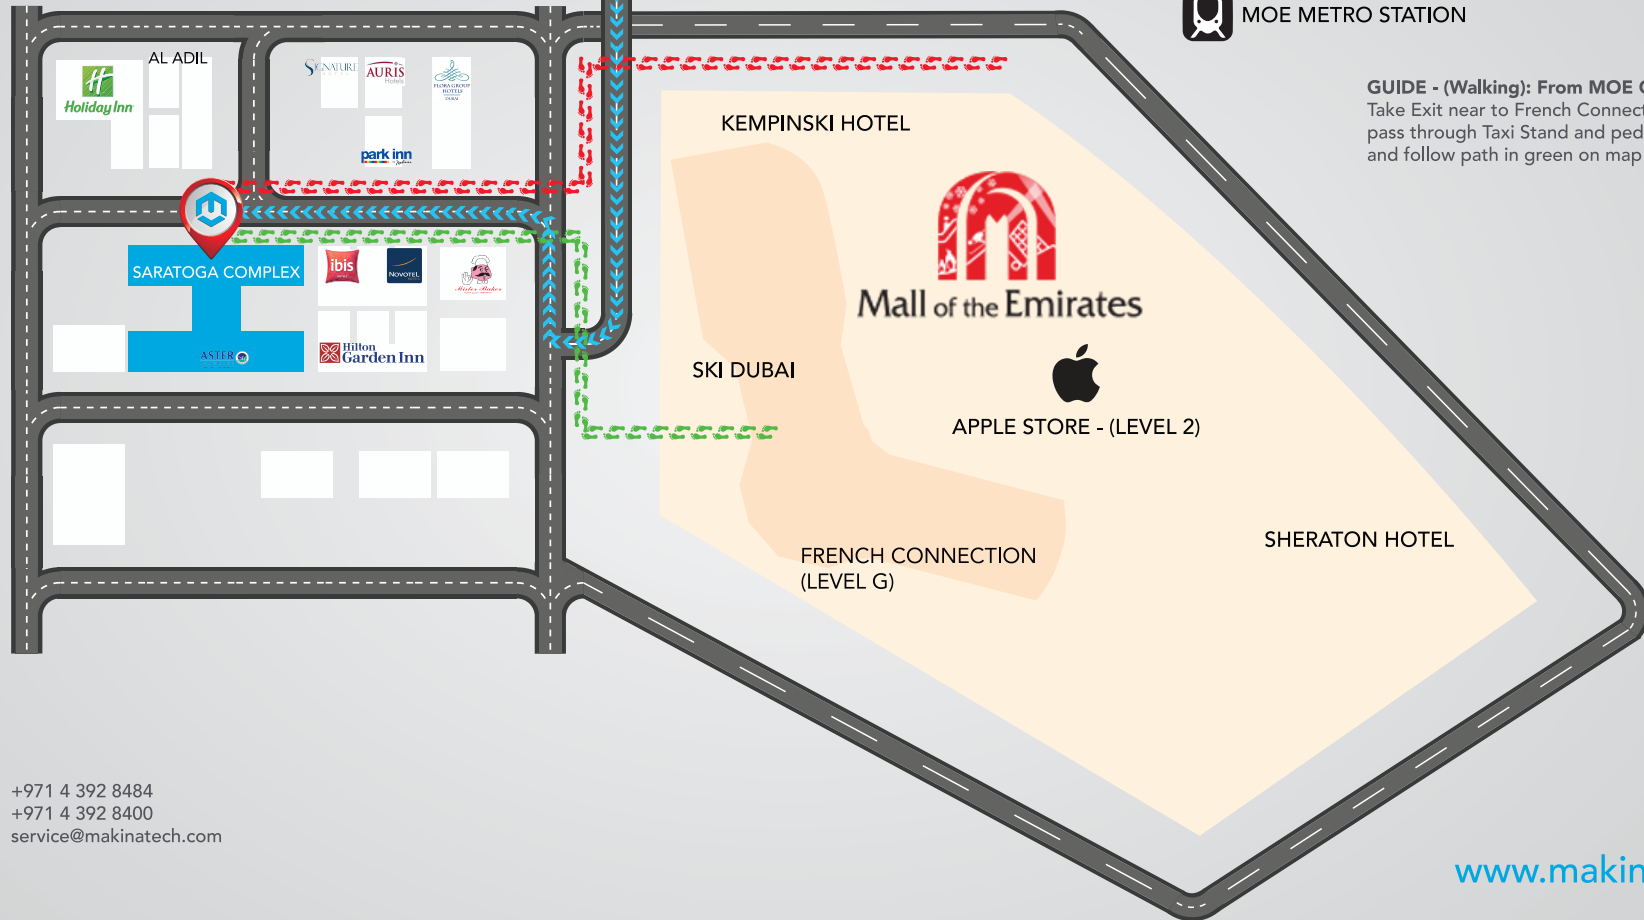

← **ABU DHABI**

SHEIKH ZAYED ROAD

EXIT 39

→ **DUBAI**

 **SHARAF DG
METRO STATION**

 **MOE METRO STATION**

GUIDE - (Walking): From MOE Ground Level
Take Exit near to French Connection - Ai Zone,
pass through Taxi Stand and pedestrain crossing
and follow path in green on map to reach us.